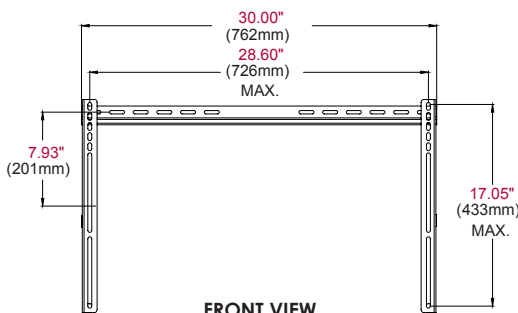

WALL PLATE

ADAPTER PLATE

ISOMETRIC VIEW

All dimensions = inch (mm)

FRONT VIEW

SIDE VIEW

Product Specifications

	PACKAGE SIZE (L x W x H)	PACKAGE SHIP WEIGHT	PACKAGE UPC	UNITS IN PACKAGE	LOAD CAPACITY	AVAILABLE COLORS
TVF665	31" x 5.3" x 2.1" (78 x 135 x 53mm)	4lb (2kg)	735029293194	1	105lb (48kg)	Black

Ordering Specifications

	MASTER PACK SIZE (L x W x H)	MASTER PACK SHIP WEIGHT	MASTER PACK UPC	UNITS IN MASTER PACK
TVF665	31.7" x 11.6" x 6" (805 x 295 x 152mm)	21.82lb (9.9kg)	10735029293191	5