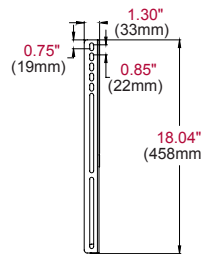

WALL PLATE

ADAPTER PLATE

ISOMETRIC VIEW

All dimensions = inch (mm)

FRONT VIEW

SIDE VIEW

Product Specifications

	PACKAGE SIZE (L x W x H)	PACKAGE SHIP WEIGHT	PACKAGE UPC	UNITS IN PACKAGE	LOAD CAPACITY	AVAILABLE COLORS
TVF665	31" x 5.3" x 2.1" (78 x 135 x 53mm)	4lb (2kg)	735029293194	1	105lb (48kg)	Black

Ordering Specifications

	MASTER PACK SIZE (L x W x H)	MASTER PACK SHIP WEIGHT	MASTER PACK UPC	UNITS IN MASTER PACK
TVF665	31.7" x 11.6" x 6" (805 x 295 x 152mm)	21.82lb (9.9kg)	10735029293191	5