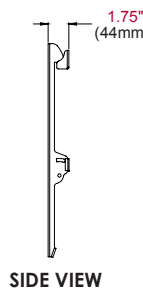

This easy-to-install flat TV wall mount fits nearly all flat-panel TVs, thanks to the universal mounting brackets. The low-profile design allows you to mount your TV close to your display wall, giving a flush appearance. Laterally shift your display left or right, after you've installed your mount, to ensure perfect TV placement, even with off-center studs. Self-locking bracket holds your TV securely in place, preventing the TV from being accidentally bumped off the mount.

WALL PLATE

ADAPTER PLATE

ISOMETRIC VIEW

All dimensions = inch (mm)

FRONT VIEW

SIDE VIEW

Product Specifications

	PACKAGE SIZE (L x W x H)	PACKAGE SHIP WEIGHT	PACKAGE UPC	UNITS IN PACKAGE	LOAD CAPACITY	AVAILABLE COLORS
TVF665	31" x 5.3" x 2.1" (78 x 135 x 53mm)	4lb (2kg)	735029293194	1	105lb (48kg)	Black

Ordering Specifications

	MASTER PACK SIZE (L x W x H)	MASTER PACK SHIP WEIGHT	MASTER PACK UPC	UNITS IN MASTER PACK
TVF665	31.7" x 11.6" x 6" (805 x 295 x 152mm)	21.82lb (9.9kg)	10735029293191	5