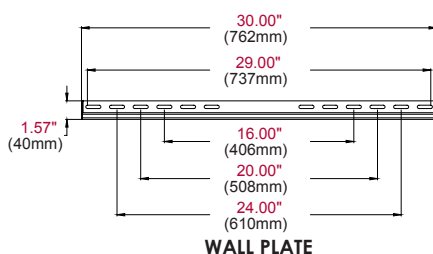

SHIFT

Side-to-side adjustment
allows for perfect TV
positioning

RoHS
2002/95/EC

MADE IN USA

tru•vue[™]

TVF665

TVF665

FLAT TV WALL MOUNT FOR 32"-65" TVs

This easy-to-install flat TV wall mount fits nearly all flat-panel TVs, thanks to the universal mounting brackets. The low-profile design allows you to mount your TV close to your display wall, giving a flush appearance. Laterally shift your display left or right, after you've installed your mount, to ensure perfect TV placement, even with off-center studs. Self-locking bracket holds your TV securely in place, preventing the TV from being accidentally bumped off the mount.

WALL PLATE

ADAPTER PLATE

ISOMETRIC VIEW

All dimensions = inch (mm)

FRONT VIEW

SIDE VIEW

Product Specifications

	PACKAGE SIZE (L x W x H)	PACKAGE SHIP WEIGHT	PACKAGE UPC	UNITS IN PACKAGE	LOAD CAPACITY	AVAILABLE COLORS
TVF665	31" x 5.3" x 2.1" (78 x 135 x 53mm)	4lb (2kg)	735029293194	1	105lb (48kg)	Black

Ordering Specifications

	MASTER PACK SIZE (L x W x H)	MASTER PACK SHIP WEIGHT	MASTER PACK UPC	UNITS IN MASTER PACK
TVF665	31.7" x 11.6" x 6" (805 x 295 x 152mm)	21.82lb (9.9kg)	10735029293191	5