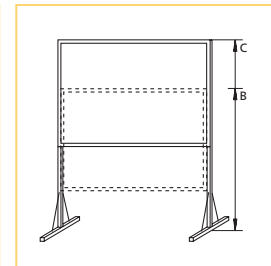

▲ **Portable, easily set up tensioned screen (widths up to 427 cm) for use at any desired location.**

Technical characteristics

- ▶ Aluminium, anodised tubular frame (32x32mm) with handy hinges and corner locking forms light yet sturdy construction for frame and legs.
- ▶ Height adjustable in increments of 15 cm, starting at 5 cm.
- ▶ Matte White D: vinyl film; gain 1.0 and viewing angle 50° L/R. Seamless until 4.8 m wide.
- ▶ Da-Tex rear projection screen fabric: translucent, grey vinyl; gain 1.8 and viewing angle 30° L/R. Seamless until 4.8 m wide.
- ▶ Projection screen fabrics satisfy the requirements for fire resistance of construction materials and components.

Aspect ratio	Screen size	Viewing size	Nominal diagonal		Net weight in kg	Screen fabrics		(B) Min. height in cm	(C) Max. height in cm	Separate screen fabric	
	hwx cm	hwx cm	cm	inches		Matte White D prod.code	Da-Tex prod.code			Matte White D prod.code	Da-Tex prod.code
1:1	213x213	203x203			22	10530074	10530073	218	348	10530002	10530012
	244x244	234x234			24	10530083	10530082	249	379	10530004	10530015
	274x274	264x264			25	10530100	10530101	279	409	10530024	10530025
	305x305	295x295			30	10530085	10530084	310	485	10530007	10530018
	366x366	356x356			37	10530092	10530091	371	546	10530009	10530019
3:2	213x320	203x310			28	10530077	10530076	218	348	10530005	10530016
	160x213	150x203	254	100	21	10530069	10530067	165	295	10530001	10530011
	183x244	173x234	305	120	23	10530071	10530070	188	318	10530003	10530013
	228x305	218x295	381	150	28	10530080	10530079	233	363	10530006	10530017
	274x366	264x356	457	180	31	10530096	10530099	279	409	10530022	10530026
4:3	320x427	310x417	508	200	36	10530089	10530087	325	500	10530010	10530020
	142x244	132x234	269	106	35	10530236	10530240	147	277	10530244	10530248
	157x274	147x264	302	119	36	10530237	10530241	162	292	10530245	10530249
	175x305	165x295	338	133	39	10530238	10530242	180	310	10530246	10530250
	211x366	201x355	404	159	41	10530239	10530243	216	346	10530247	10530251