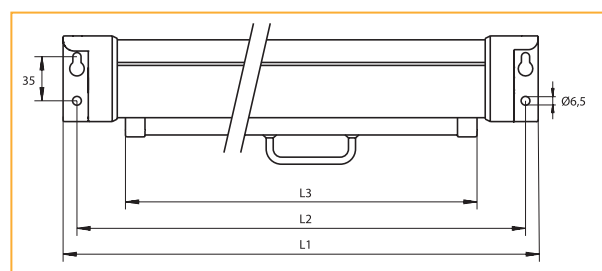

For operation

- ▶ If the projection screen is mounted at heights greater than 2.5 metres, a pull rod can be a handy aid in the rolling of a projection screen.
10800021 length 125 cm

▲ **Projection screen with spring mechanism in most compact case (max. 200 cm wide).**

Technical characteristics

- ▶ Projecta products satisfy the strictest quality and safety requirements in Europe and are CE approved.
- ▶ Projecta ensures that the quality of its products are monitored by the TÜV/GS programme.
- ▶ Steel case with galvanised interior and white powder coated exterior (RAL 9016).
- ▶ Simple pull-out system locks at every 11,5 cm.
- ▶ Matte White S: double-sided laminated vinyl on a woven fiberglass carrier with black backing; gain 1.0 and viewing angle 50° L/R.
- ▶ Datalux S: double-sided laminated vinyl on a woven fiberglass carrier with black backing; high gain 1.5 and viewing angle 35° L/R.
- ▶ Projection screen fabrics satisfy the requirements for fire resistance of construction materials and components.
- ▶ Square format (1:1) has a 2,5-cm. black border on left/right side.
- ▶ Video (4:3) and HDTV (16:9) formats have a 5-cm. black border all around.

Aspect ratio	Screen size h x w cm	Viewing size h x w cm	Nominal diagonal cm inches	Case			Net weight in kg	Screen fabrics	
				L1 mm	L2 mm	L3 mm		Matte White S prod.code	Datalux S prod.code
1:1	125x125	120x120		1380	1358	1282	5	10200061	10200075
	145x145	140x140		1588	1566	1490	6	10200086	10200087
	160x160	151x151		1718	1696	1620	7	10200062	10200076
	180x180	173x173		1918	1896	1820	8	10200063	10200077
	200x200	195x195		2138	2116	2040	9	10200064	10200088
4:3	123x160	110x146	183 72	1718	1696	1620	6	10200068	10200078
	138x180	126x168	213 84	1918	1896	1820	7	10200070	10200079
	153x200	143x190	254 100	2138	2116	2040	8	10200084	10200085
16:9	90x160	82x146	165 65	1718	1696	1620	6	10200080	
	102x180	95x168	208 82	1918	1896	1820	7	10200081	
	117x200	107x190	234 92	2138	2116	2040	8	10200089	