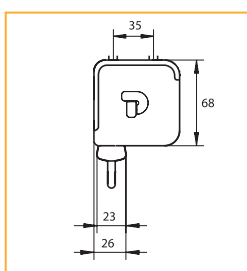

For operation

- ▶ If the projection screen is mounted at heights greater than 2.5 metres, a pull rod can be a handy aid in the rolling of a projection screen.
10800021 length 125 cm

▲ **Projection screen with spring mechanism in most compact case (max. 200 cm wide).**

Technical characteristics

- ▶ Projecta products satisfy the strictest quality and safety requirements in Europe and are CE approved.
- ▶ Projecta ensures that the quality of its products are monitored by the TÜV/GS programme.
- ▶ Steel case with galvanised interior and white powder coated exterior (RAL 9016).
- ▶ Simple pull-out system locks at every 11,5 cm.
- ▶ Matte White S: double-sided laminated vinyl on a woven fiberglass carrier with black backing; gain 1.0 and viewing angle 50° L/R.
- ▶ Datalux S: double-sided laminated vinyl on a woven fiberglass carrier with black backing; high gain 1.5 and viewing angle 35° L/R.
- ▶ Projection screen fabrics satisfy the requirements for fire resistance of construction materials and components.
- ▶ Square format (1:1) has a 2,5-cm. black border on left/right side.
- ▶ Video (4:3) and HDTV (16:9) formats have a 5-cm. black border all around.

Aspect ratio	Screen size h x w cm	Viewing size h x w cm	Nominal diagonal cm inches	Case			Net weight in kg	Screen fabrics	
				L1 mm	L2 mm	L3 mm		Matte White S prod.code	Datalux S prod.code
1:1	125x125	120x120		1380	1358	1282	5	10200061	10200075
	145x145	140x140		1588	1566	1490	6	10200086	10200087
	160x160	151x151		1718	1696	1620	7	10200062	10200076
	180x180	173x173		1918	1896	1820	8	10200063	10200077
	200x200	195x195		2138	2116	2040	9	10200064	10200088
4:3	123x160	110x146	183 72	1718	1696	1620	6	10200068	10200078
	138x180	126x168	213 84	1918	1896	1820	7	10200070	10200079
	153x200	143x190	254 100	2138	2116	2040	8	10200084	10200085
16:9	90x160	82x146	165 65	1718	1696	1620	6	10200080	
	102x180	95x168	208 82	1918	1896	1820	7	10200081	
	117x200	107x190	234 92	2138	2116	2040	8	10200089	