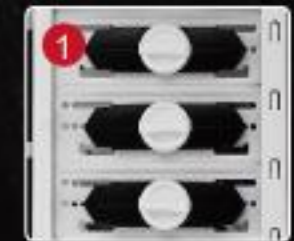

5. Bottom - 1 x 12cm fan (Optional)

3. Side - 2 x 12 or 14cm fans (Optional)

Ultimate Gaming Series

13 -Includes a fan controller knob controls fan/s up to 25W

9 Open and shut switch for the top ventilation

5 Sufficient depth of chassis for installing long cards

1 Tool-free for 5.25" bay

14 Can install 1x8 or 1x9 or 1x12cm fan

10 Shell-like vent structure design give a unique look

6 Provide easy access to CPU cooler's back plate