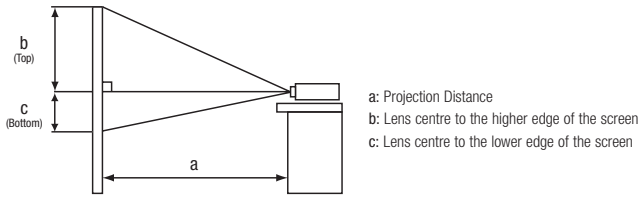

CP-X450 Technical specifications

Image Size 4:3

Screen Size (Diagonal)	Projection Distance (a)		Screen Height (cm)	
	min. (m)	max. (m)	b (top)	c (bottom)
40" (1.0)	1.2	1.4	55	6
60" (1.5)	1.8	2.2	82	9
100" (2.5)	3.0	3.6	137	15
150" (3.8)	4.6	5.5	206	23
200" (5.1)	6.1	7.3	274	30
300" (7.6)	9.1	11.0	411	46

Image Size 16:9

Screen Size (Diagonal)	Projection Distance (a)		Screen Height (cm)	
	min. (m)	max. (m)	b (top)	c (bottom)
40" (1.0)	1.3	1.6	51	-2
60" (1.5)	2.0	2.4	77	-2
100" (2.5)	3.3	4.0	129	-4
150" (3.8)	4.9	6.0	193	-6
200" (5.1)	6.6	8.0	257	-8
300" (7.6)	9.9	12.0	386	-12

HITACHI DIGITAL MEDIA, Hitachi Europe Ltd, Whitebrook Park, Lower Cookham Road, Maidenhead, Berkshire SL6 8YA UNITED KINGDOM
Tel: +44 (0)1628 585 000 Fax: +44 (0)1628 585 500 www.hitachidigitalmedia.com

OPTICAL

LCD Panel		0.63" P-Si TFT x 3 with micro lens
Resolution		XGA
Brightness	Normal Mode	3500 ANSI Lumens
	Eco Mode	2600 ANSI Lumens
Contrast Ratio		500:1
Lens		F1.6~1.8 (f=18.9~22.6mm) Manual Focus, Manual Zoom x 1.2
Lamp		220W
Lamp Life		2000 (normal)/3000 (eco)
Projection Distance		0.9 ~ 10.8m
Distance to Width Ratio (:1)		1.5 (WIDE), 1.7 (TELE)
Diagonal Display Size		30 ~ 300" (60"@1.8m, Wide)
Number of Colour		8 Bit/colour, 16.7M colours
Keystone Correction		9:1 upward shift, fixed

COMPATIBILITY

Computer Compatibility	IBM Compatible VGA, SVGA, XGA, SXGA, UXGA Compressed, MAC 16" (Pixelworks chip)
Video Compatibility	NTSC/PAL/SECAM/PAL-M,N/NTSC4.43 SDTV: 525i(480i), 525p(480p), 625i(576i) HDTV: 750p (720p@50/60Hz), 1125i(1080i@50/60Hz)
Plug & Play	DDC2B
Frequency Range	FV 56~120Hz, FH 31.5~106kHz

FEATURES

Audio Output	7W Mono
Other	Closed Caption (CC1- 4, TEXT1- 4) support only NTSC, ASPECT selection, For Video: 4:3/16:9/14:9/Small, For Data: Normal/4:3/16:9/Small The NORMAL mode keeps the original aspect ratio of the signal, Vertical Digital Keystone Correction: ±30degrees (Input signal is XGA @ 60Hz, Zoom position is Wide max.) Auto Vertical Digital Keystone Correction: ±30degrees, Mirror Reverse Image, Up-side Down Image, Picture Freeze by RS-232C/Remote control, Magnify 4 times (XGA) by RS232C/Remote control Image blank by RS232C/Remote control, MyScreen, My Memory, My Button, My Text, My Source, Equalizing Digital Gamma Correction, Equalizing Colour temperature Adjustment, Picture mode (Normal, Cinema, Dynamic, Board (Black), Board (Green), Whiteboard, Daytime), Progressive (Video/S-Video signal, Component video of 525i(480i), 625i(576i)), 2-3 Pull Down for NTSC Video noise reduction, Overscan (Video, S-Video, Component signal) Resolution setting, Frame Lock (Data signal with vertical frequency of 50 to 60Hz), Audio ports assign, Source naming, Auto on, Auto off, Auto signal search, Security Lock, PIN Security Lock, MyScreen PIN-Lock, Transition Detector, Keypad Lock, My Text Lock, Template (Test pattern and 4 Template image patterns), Audio out (standby) and Monitor out/selectable source with OSD MENU : 17 Language
OSD Languages	MENU : 17 Language

CONNECTIONS