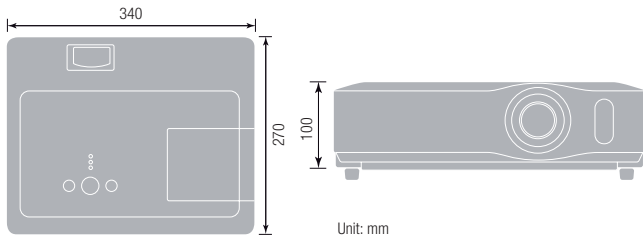

CP-X450 Technical specifications

Image Size 4:3

Screen Size (Diagonal)	Projection Distance (a)		Screen Height (cm)	
	min. (m)	max. (m)	b (top)	c (bottom)
40" (1.0)	1.2	1.4	55	6
60" (1.5)	1.8	2.2	82	9
100" (2.5)	3.0	3.6	137	15
150" (3.8)	4.6	5.5	206	23
200" (5.1)	6.1	7.3	274	30
300" (7.6)	9.1	11.0	411	46

Image Size 16:9

Screen Size (Diagonal)	Projection Distance (a)		Screen Height (cm)	
	min. (m)	max. (m)	b (top)	c (bottom)
40" (1.0)	1.3	1.6	51	-2
60" (1.5)	2.0	2.4	77	-2
100" (2.5)	3.3	4.0	129	-4
150" (3.8)	4.9	6.0	193	-6
200" (5.1)	6.6	8.0	257	-8
300" (7.6)	9.9	12.0	386	-12

HITACHI DIGITAL MEDIA, Hitachi Europe Ltd, Whitebrook Park, Lower Cookham Road, Maidenhead, Berkshire SL6 8YA UNITED KINGDOM
Tel: +44 (0)1628 585 000 Fax: +44 (0)1628 585 500 www.hitachidigitalmedia.com

OPTICAL

LCD Panel		0.63" P-Si TFT x 3 with micro lens
Resolution		XGA
Brightness	Normal Mode	3500 ANSI Lumens
	Eco Mode	2600 ANSI Lumens
Contrast Ratio		500:1
Lens		F1.6~1.8 (f=18.9~22.6mm) Manual Focus, Manual Zoom x 1.2
Lamp		220W
Lamp Life		2000 (normal)/3000 (eco)
Projection Distance		0.9 ~ 10.8m
Distance to Width Ratio (:1)		1.5 (WIDE), 1.7 (TELE)
Diagonal Display Size		30 ~ 300" (60"@1.8m, Wide)
Number of Colour		8 Bit/colour, 16.7M colours
Keystone Correction		9:1 upward shift, fixed

COMPATIBILITY

Computer Compatibility	IBM Compatible VGA, SVGA, XGA, SXGA, UXGA Compressed, MAC 16" (Pixelworks chip)
Video Compatibility	NTSC/PAL/SECAM/PAL-M,N/NTSC4.43 SDTV: 525i(480i), 525p(480p), 625i(576i) HDTV: 750p (720p@50/60Hz), 1125i(1080i@50/60Hz)
Plug & Play	DDC2B
Frequency Range	FV 56~120Hz, FH 31.5~106kHz

FEATURES

Audio Output	7W Mono
Other	Closed Caption (CC1- 4, TEXT1- 4) support only NTSC, ASPECT selection, For Video: 4:3/16:9/14:9/Small, For Data: Normal/4:3/16:9/Small The NORMAL mode keeps the original aspect ratio of the signal, Vertical Digital Keystone Correction: ±30degrees (Input signal is XGA @ 60Hz, Zoom position is Wide max.) Auto Vertical Digital Keystone Correction: ±30degrees, Mirror Reverse Image, Up-side Down Image, Picture Freeze by RS-232C/Remote control, Magnify 4 times (XGA) by RS232C/Remote control Image blank by RS232C/Remote control, MyScreen, My Memory, My Button, My Text, My Source, Equalizing Digital Gamma Correction, Equalizing Colour temperature Adjustment, Picture mode (Normal, Cinema, Dynamic, Board (Black), Board (Green), Whiteboard, Daytime), Progressive (Video/S-Video signal, Component video of 525i(480i), 625i(576i)), 2-3 Pull Down for NTSC Video noise reduction, Overscan (Video, S-Video, Component signal) Resolution setting, Frame Lock (Data signal with vertical frequency of 50 to 60Hz), Audio ports assign, Source naming, Auto on, Auto off, Auto signal search, Security Lock, PIN Security Lock, MyScreen PIN-Lock, Transition Detector, Keypad Lock, My Text Lock, Template (Test pattern and 4 Template image patterns), Audio out (standby) and Monitor out/selectable source with OSD MENU : 17 Language
OSD Languages	MENU : 17 Language

CONNECTIONS