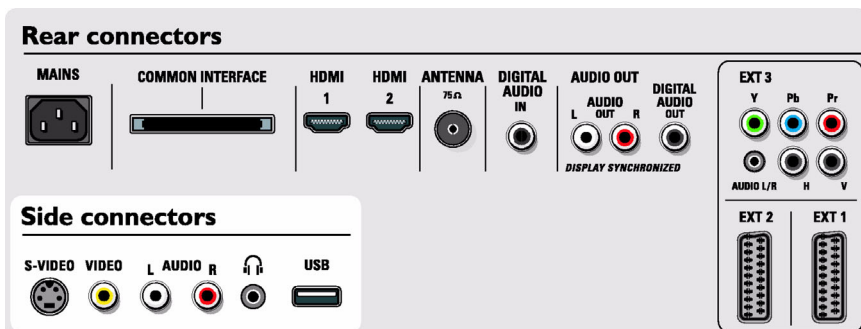

Convenience

- **Child Protection:** Child lock & parental control
- **Clock:** Smart clock
- **Ease of installation:** Auto programme naming, Automatic Channel Install (ACI), Automatic Tuning System (ATS), Auto store, PLL digital tuning, Plug & Play
- **Ease of Use:** Auto volume leveller (AVL), Delta volume per preset, Graphical user interface, On screen display, Side Control, Program list, 4 favourite lists
- **Electronic Programme Guide:** Now + Next EPG
- **Picture in Picture:** Text dual screen
- **Remote control:** Amp, DVD, Sat, STB, VCR, Multi functional
- **Remote control type:** RC4401
- **Screen format adjustments:** 4:3, Auto format, Movie expand 14:9, Movie expand 16:9, Subtitle and heading shift, Super Zoom, Widescreen, 6 widescreen modes
- **Teletext:** 1200 page hypertext

- **Teletext enhancements:** Habit watch, Program information line
- **VESA Mount:** Vesa compliant

Accessories

- **Included accessories:** Table top stand, RF cable
- **Optional accessories:** Floor stand

Dimensions

- **Set dimensions (W x H x D):** 1327 x 908 x 114 mm
- **Set dimensions with stand (H x D):** 968 x 320 mm
- **Weight incl. packaging:** 83.4 kg
- **Product weight:** 57 kg
- **Colour cabinet:** High Gloss Black
- **VESA wall mount compatible:** 600,200 mm
- **Box dimensions (W x H x D):** 1412 x 1223 x 353 mm

Power

- **Ambient temperature:** 5 °C to 40 °C
- **Mains power:** AC 110 - 240 V +/- 10%
- **Power consumption:** 400 W
- **Standby power consumption:** 1W

Date of issue 2006-09-09

Version: 6.0

12 NC: 8670 000 23315
EAN: 87 10895 92054 4

Specifications are subject to change without notice.
Trademarks are the property of Koninklijke Philips Electronics N.V. or their respective owners.
© 2006 Koninklijke Philips Electronics N.V.
All Rights reserved.
www.philips.com