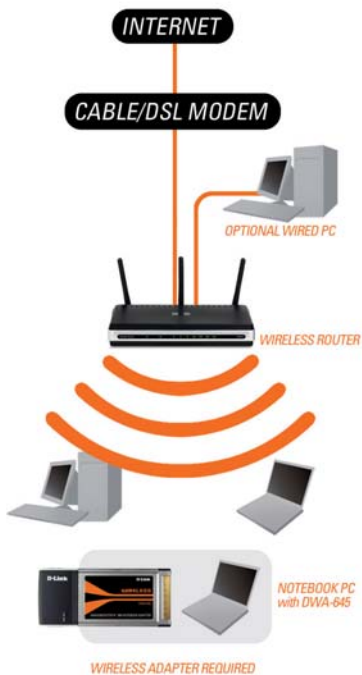

YOUR NETWORK SETUP

¹ Maximum wireless signal rate derived from IEEE Standard 802.11g and draft 802.11n specifications. Actual data throughput will vary. Network conditions and environmental factors, including volume of network traffic, building materials and construction, and network overhead, lower actual data throughput rate. Environmental factors will adversely affect wireless signal range.

² 1-Year Warranty available only in the U.S.A and Canada.

³ Computer must adhere to Microsoft's recommended System Requirements.

This product is based on IEEE draft 802.11n specifications and is not guaranteed to be forward compatible with future versions of IEEE 802.11n specifications. Compatibility with draft 802.11n devices from other manufacturers is not guaranteed. All references to speed and range are for comparison purposes only. Product specifications, size and shape are subject to change without notice, and actual product appearance may differ from that depicted herein.

MINIMUM SYSTEM REQUIREMENTS

Computer with:
Windows® XP SP2 or 2000 SP4
CD-ROM Drive
20MB Hard Disk Space
Cardbus Type II slot

PACKAGE CONTENTS

Range Booster N 650 Notebook Adapter
Quick Installation Guide
CD-ROM³ with
Installation Wizard
Drivers
Product Documentation
Special Offers

D-Link Systems, Inc. 17595 Mt. Herrmann Street Fountain Valley CA 92708 www.dlink.com
©2006 D-Link Corporation/D-Link Systems, Inc. All rights reserved. D-Link, the D-Link logo, and RangeBooster N are trademarks or registered trademarks of D-Link Corporation or its subsidiaries in the United States and other countries. Other trademarks or registered trademarks are the property of their respective owners