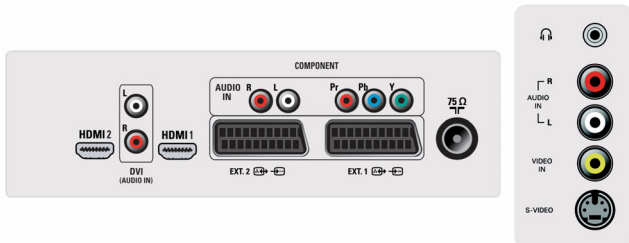

Tuner / Reception / Transmission

- **Tuner bands:** Hyper band, S channel, UHF, VHF
- **TV system:** PAL, SECAM
- **Video playback:** NTSC, PAL, SECAM
- **Aerial input:** 75 ohm coaxial (IEC75)
- **Tuner display:** PLL
- **Number of preset channels:** 100

Connectivity

- **Ext 1 Scart:** Audio L/R, CVBS in/out, RGB
- **Ext 2 Scart:** Audio L/R, CVBS in/out, S video in
- **Front / Side connections:** Audio L/R in, CVBS in, Headphone out, S-Video in
- **Number of scarts:** 2
- **Other connections:** Antenna IEC75
- **Ext 4:** YPbPr
- **Ext 5:** HDMI
- **Ext 6:** HDMI

Power

- **Power consumption:** 220 W Normal Operation W
- **Standby power consumption:** < 2 W
- **Mains power:** AC 220 - 240 V +/- 10%
- **Ambient temperature:** +5 /+ 40°C

Dimensions

- **Product weight:** 39.2 kg
- **Weight incl. packaging:** 47 kg

- **Set dimensions (W x H x D):** 1236 x 679 x 103 mm
- **Colour cabinet:** Bi-colour High Gloss Black and Silver Frost
- **VESA wall mount compatible:** 0 mm
- **Box dimensions (W x H x D):** 1328 x 930 x 330 mm
- **Dimensions (with base) (W x H x D):** 1236 x 720 x 280 mm

Accessories

- **Included accessories:** Table top stand, Power cord, Quick start guide, Registration card, Remote control, RF cable, User manual, Batteries for remote control, Warranty certificate
- **Optional accessories:** Floor stand

Stereo system					Transmission system					
2CS DK	NICAM DK	2CS BG	NICAM I	NICAM LL	PAL BG	PAL DK	PAL I	SECAM BG	SECAM DK	SECAM LL
•	•	•	•	•	•	•	•	•	•	•

Date of issue 2006-04-27

Version: 3.0

12 NC: 8670 000 24225
EAN: 87 10895 97612 1

Specifications are subject to change without notice.
Trademarks are the property of Koninklijke Philips Electronics N.V. or their respective owners.
© 2006 Koninklijke Philips Electronics N.V.
All Rights reserved.
www.philips.com