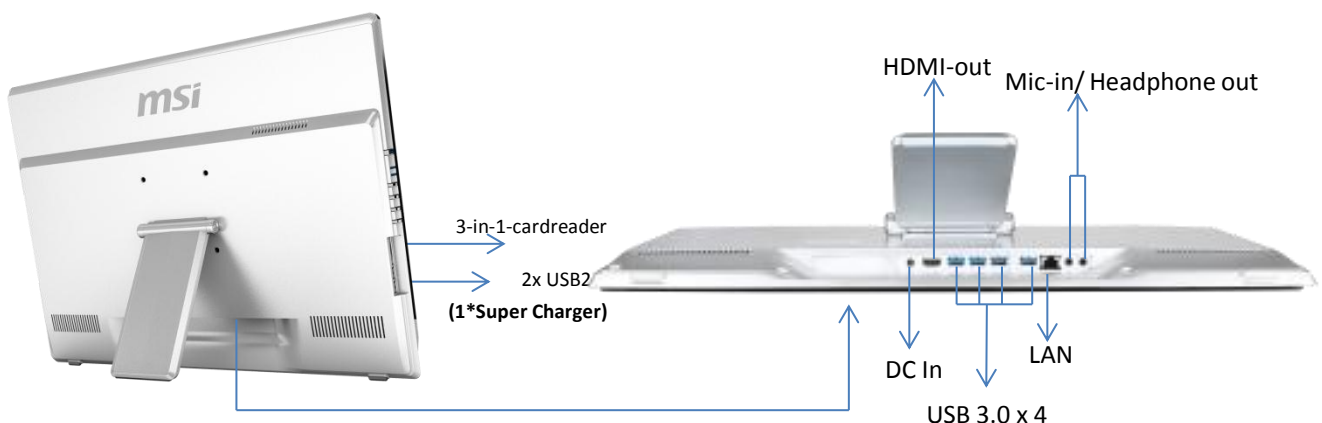

Selling Points

- •The 4th Gen Intel® Mobile Core™ series Processors
- •NVIDIA® GeForce® GT 740M with Optimus™
- •10-point touch screen (optional)
- •Flicker-Free technology with Anti-Glare Display (optional) to protect user eyesight
- •Internal SSD speed up operating system and games (optional)
- •LED backlight LCD panel for maximum energy-saving
- •MSI Instant Display so the All-in-One is no longer just an All-in-One
- •MSI Super Charger for high-speed data transfers and fast charging
- •Creative Sound Blaster™ Cinema sound system