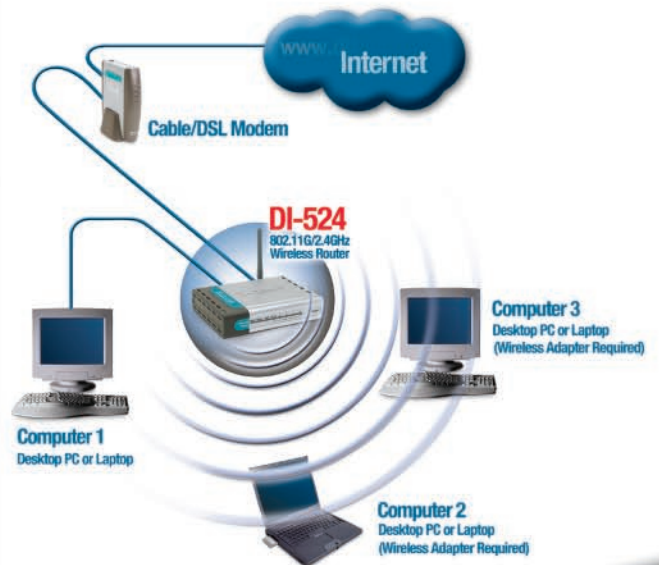

Performance

Advanced Firewall Features

Feature	Available
NAT with VPN Passthrough (Network Address Translation)	✓
MAC Filtering	✓
IP Filtering	✓
URL Filtering	✓
Domain Blocking	✓
Scheduling	✓